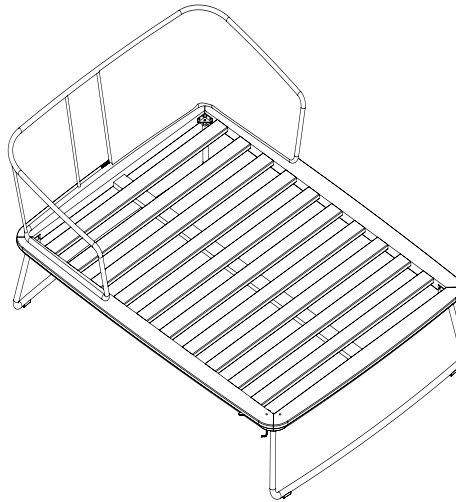

Denia Daybed

Montageanleitung

Lieferumfang

1 × Daybed, 2 × Bein

1 × Inbusschlüssel, 8 × Schraube M8 × 30 mm

1 × Gabelschlüssel, 4 × Schraube M8 × 25 mm,
4 × Beilagscheibe, 4 × Mutter

Denia Daybed

Assembly instructions

Scope of delivery

1 × Daybed, 2 × Leg

1 × Allen key, 8 × Screw M8 × 30 mm

1 × Open-end spanner, 4 × Screw M8 × 25 mm, 4 × Washer, 4 × Nut