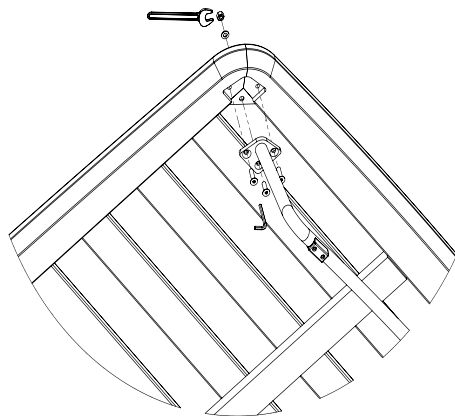

Denia Daybed

Montageanleitung

Lieferumfang

1 × Daybed, 2 × Bein

1 × Inbusschlüssel, 8 × Schraube M8 × 30 mm

1 × Gabelschlüssel, 4 × Schraube M8 × 25 mm,
4 × Beilagscheibe, 4 × Mutter

Denia Daybed

Assembly instructions

Scope of delivery

1 × Daybed, 2 × Leg

1 × Allen key, 8 × Screw M8 × 30 mm

1 × Open-end spanner, 4 × Screw M8 × 25 mm, 4 × Washer, 4 × Nut