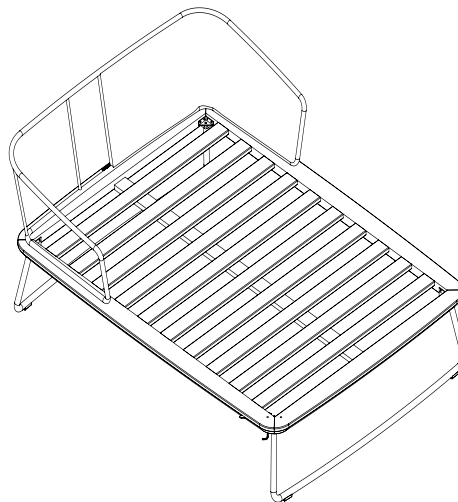

Denia Daybed

Montageanleitung

Lieferumfang

1 × Daybed, 2 × Bein

1 × Inbusschlüssel, 8 × Schraube M8 × 30 mm

1 × Gabelschlüssel, 4 × Schraube M8 × 25 mm,
4 × Beilagscheibe, 4 × Mutter

Denia Daybed

Assembly instructions

Scope of delivery

1 × Daybed, 2 × Leg

1 × Allen key, 8 × Screw M8 × 30 mm

1 × Open-end spanner, 4 × Screw M8 × 25 mm, 4 × Washer, 4 × Nut