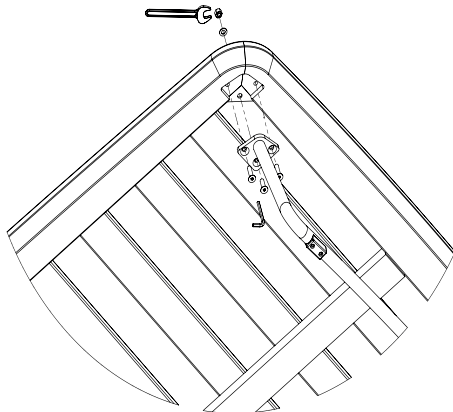

Denia Daybed

Montageanleitung

Lieferumfang

1 × Daybed, 2 × Bein

1 × Inbusschlüssel, 8 × Schraube M8 × 30 mm

1 × Gabelschlüssel, 4 × Schraube M8 × 25 mm,
4 × Beilagscheibe, 4 × Mutter

Denia Daybed

Assembly instructions

Scope of delivery

1 × Daybed, 2 × Leg

1 × Allen key, 8 × Screw M8 × 30 mm

1 × Open-end spanner, 4 × Screw M8 × 25 mm, 4 × Washer, 4 × Nut